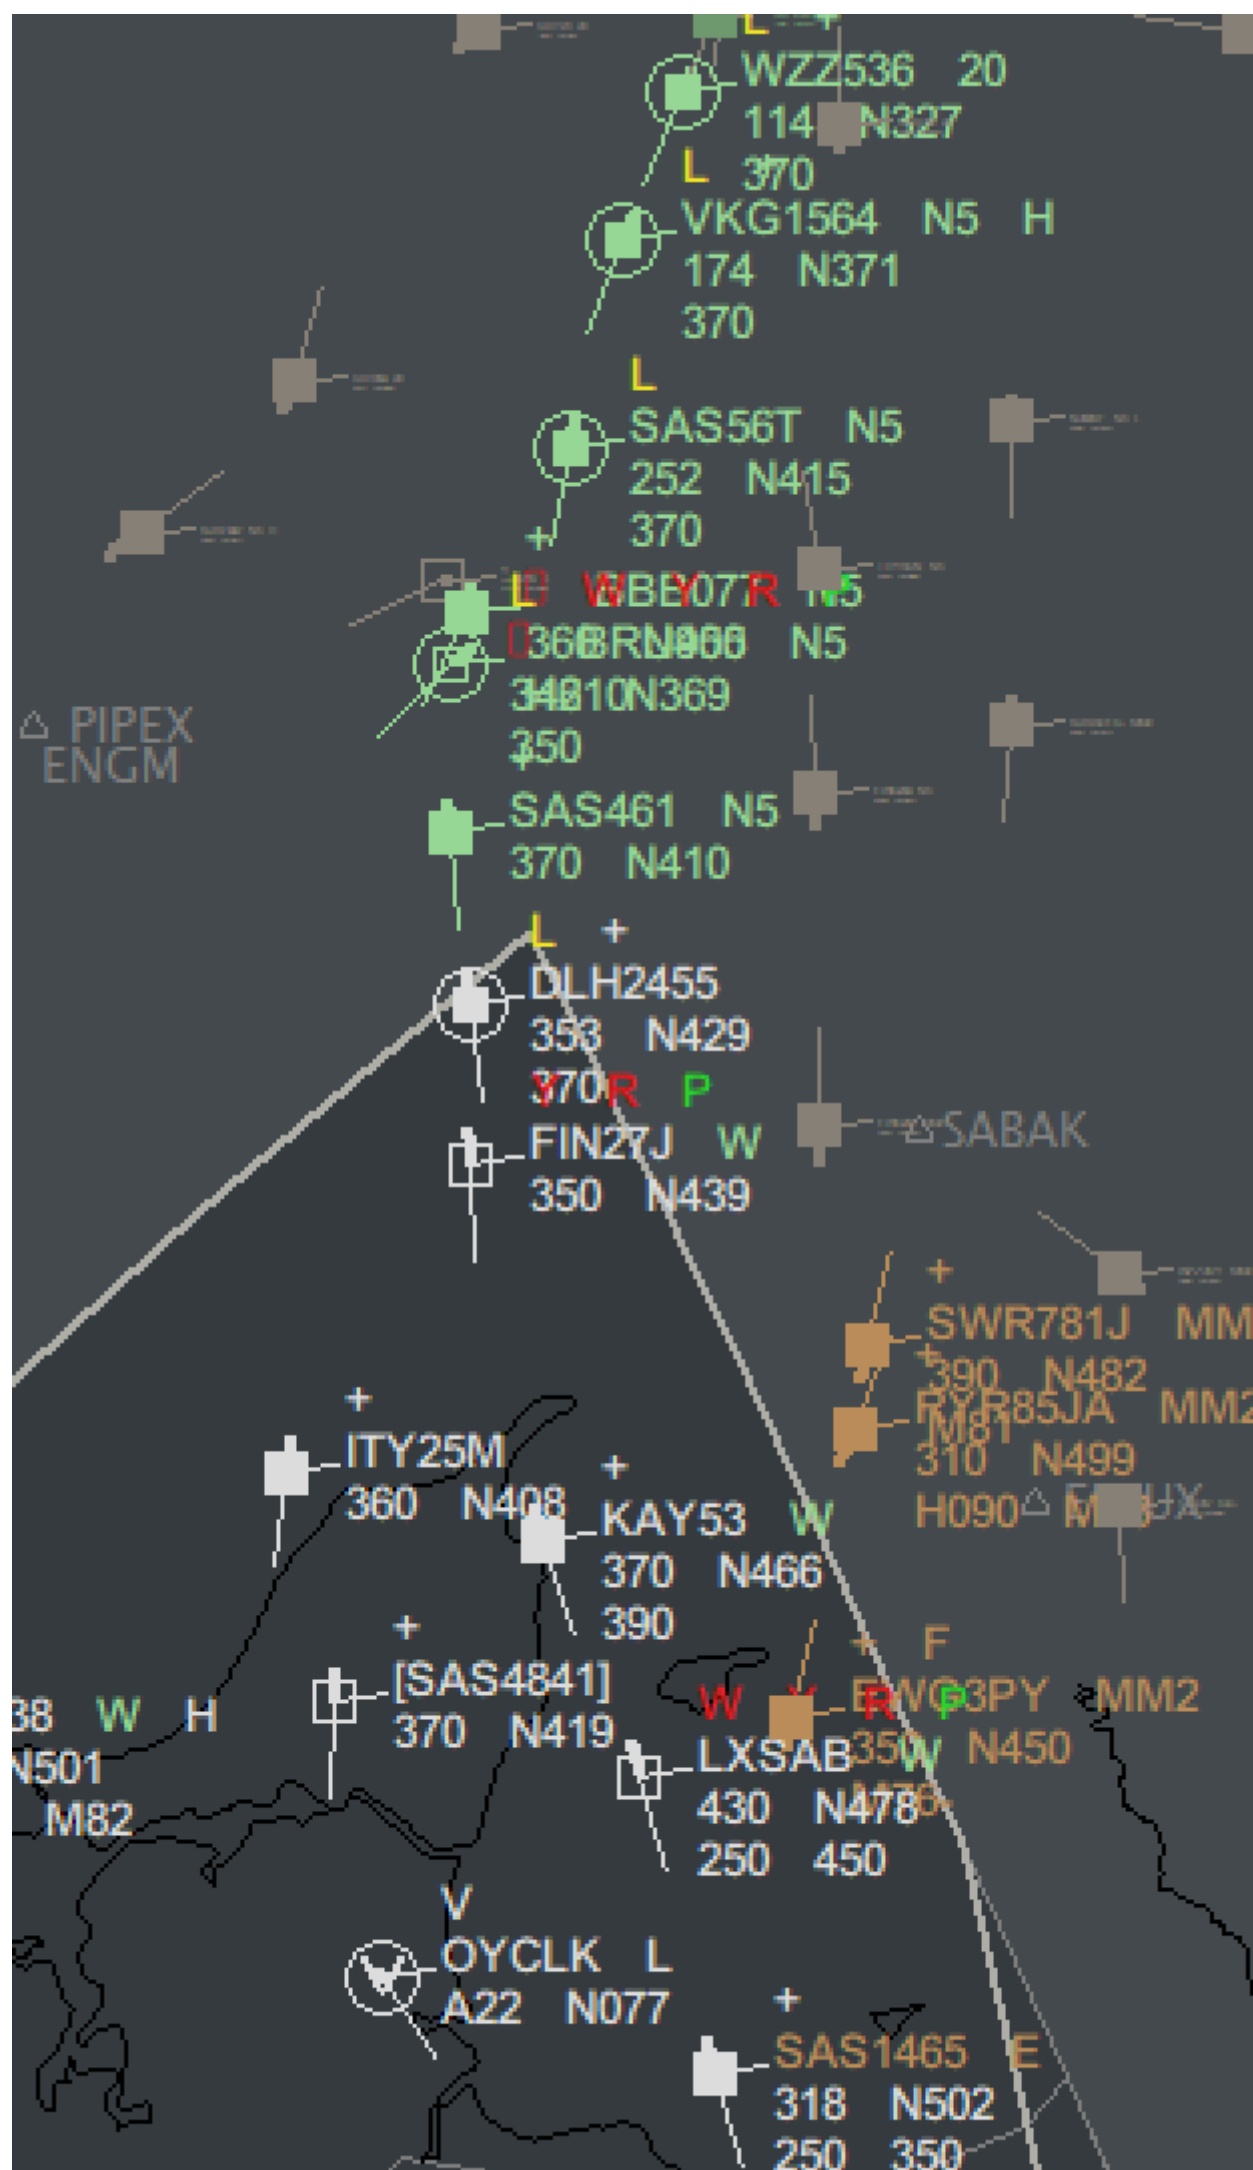

FMP Notes

05.08.2025

ENGM event. Overload on TESPI.

With this, know that chaos is imminent. Divert flights from West towards TUDLO if possible.

Revision #1

Created 7 August 2025 11:13:40 by Lukas Agerskov (1226374)