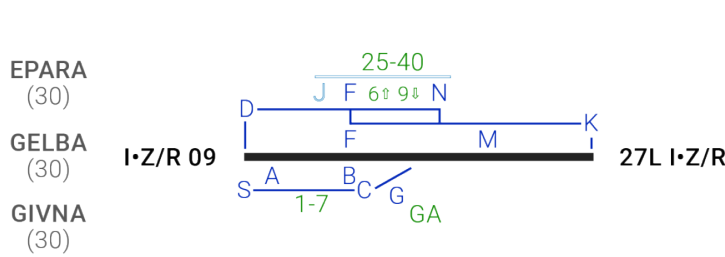

EKBI • BILLUND

ODNEV
(30)
LOKSA
(30)
UVINA
(30)