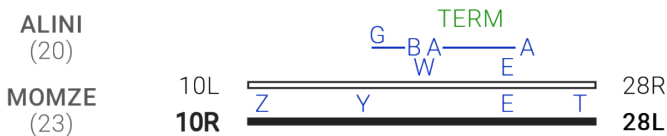

# Regional Airports

Controlled Regional aerodromes: EKYT - EKAH - EKKA - EKBI - EKSP

EKYT • AALBORG

UPZIW  
(20)  
BAKIT  
(20)  
EWTIQ  
(20)

EKAH • AARHUS

BADUT  
(20)  
URUPA  
(20)  
DESOM  
(21)

Notes:  
• MOMZE: MNM 2100/2000 ONLY ON TRANSITION