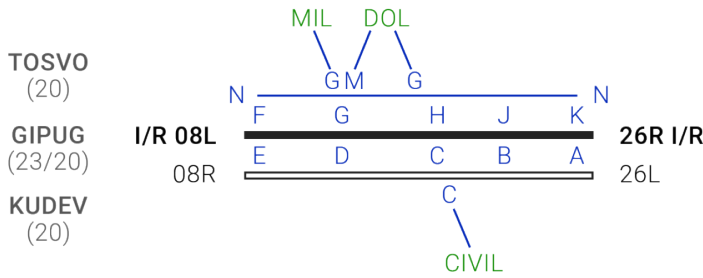

# Regional Airports

Controlled Regional aerodromes: EKYT - EKAH - EKKA - EKBI - EKSP

EKYT • AALBORG

UPZIW  
(20)  
BAKIT  
(20)  
EWTIQ  
(20)

EKAH • AARHUS

BADUT  
(20)  
URUPA  
(20)  
DESOM  
(21)

Notes:  
• MOMZE: MNM 2100/2000 ONLY ON TRANSITION