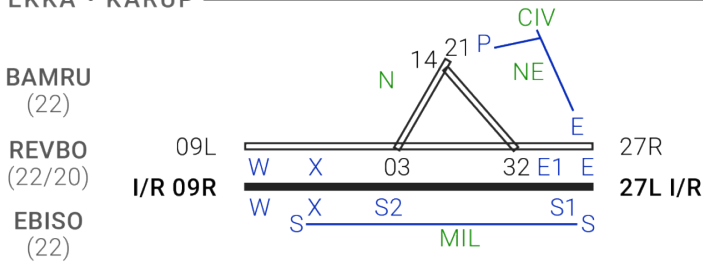

EKKA • KARUP

GIROG
(23)
RIKSU
(23/20)
LIRGO
(23)