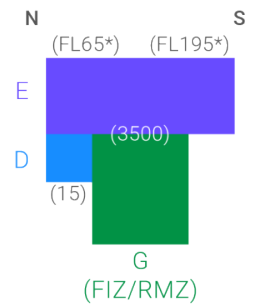

TUNRU  
(20)

LAVBA  
(23)

BASBA  
(22)

EKSB • SONDERBORG

BUKAL  
(20)

R 14

32 I/R

LIBRI  
(20)

SB322  
(20)

KELEP  
(20)

LONPA  
(20)

- Notes:
- RWY 14 APP: CLASS D 1500-3500 (EKSP)

---

Revision #2

Created 28 July 2025 20:42:07 by Lukas Agerskov (1226374)

Updated 24 August 2025 07:24:10 by Splendor Bouman (887089)