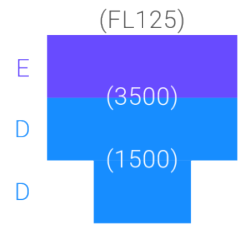

Regional Airports

Controlled Regional aerodromes: EKYT - EKAH - EKKA - EKBI - EKSP

EKYT • AALBORG

UPZIW (20)
BAKIT (20)
EWTIQ (20)

EKAH • AARHUS

BADUT (20)
URUPA (20)
DESOM (21)

Notes:
• MOMZE: MNM 2100/2000 ONLY ON TRANSITION