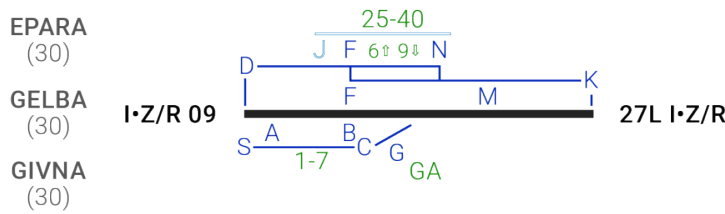

EKBI • BILLUND

ODNEV (30)
LOKSA (30)
UVINA (30)