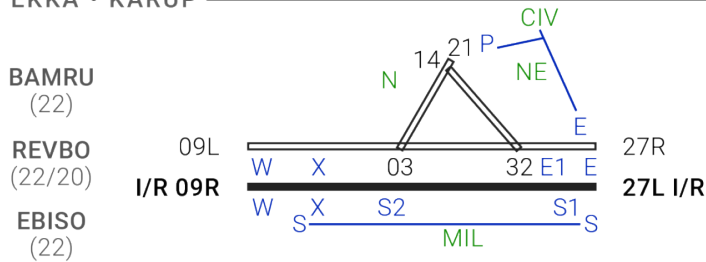

EKKA • KARUP

GIROG (23)
RIKSU (23/20)
LIRGO (23)